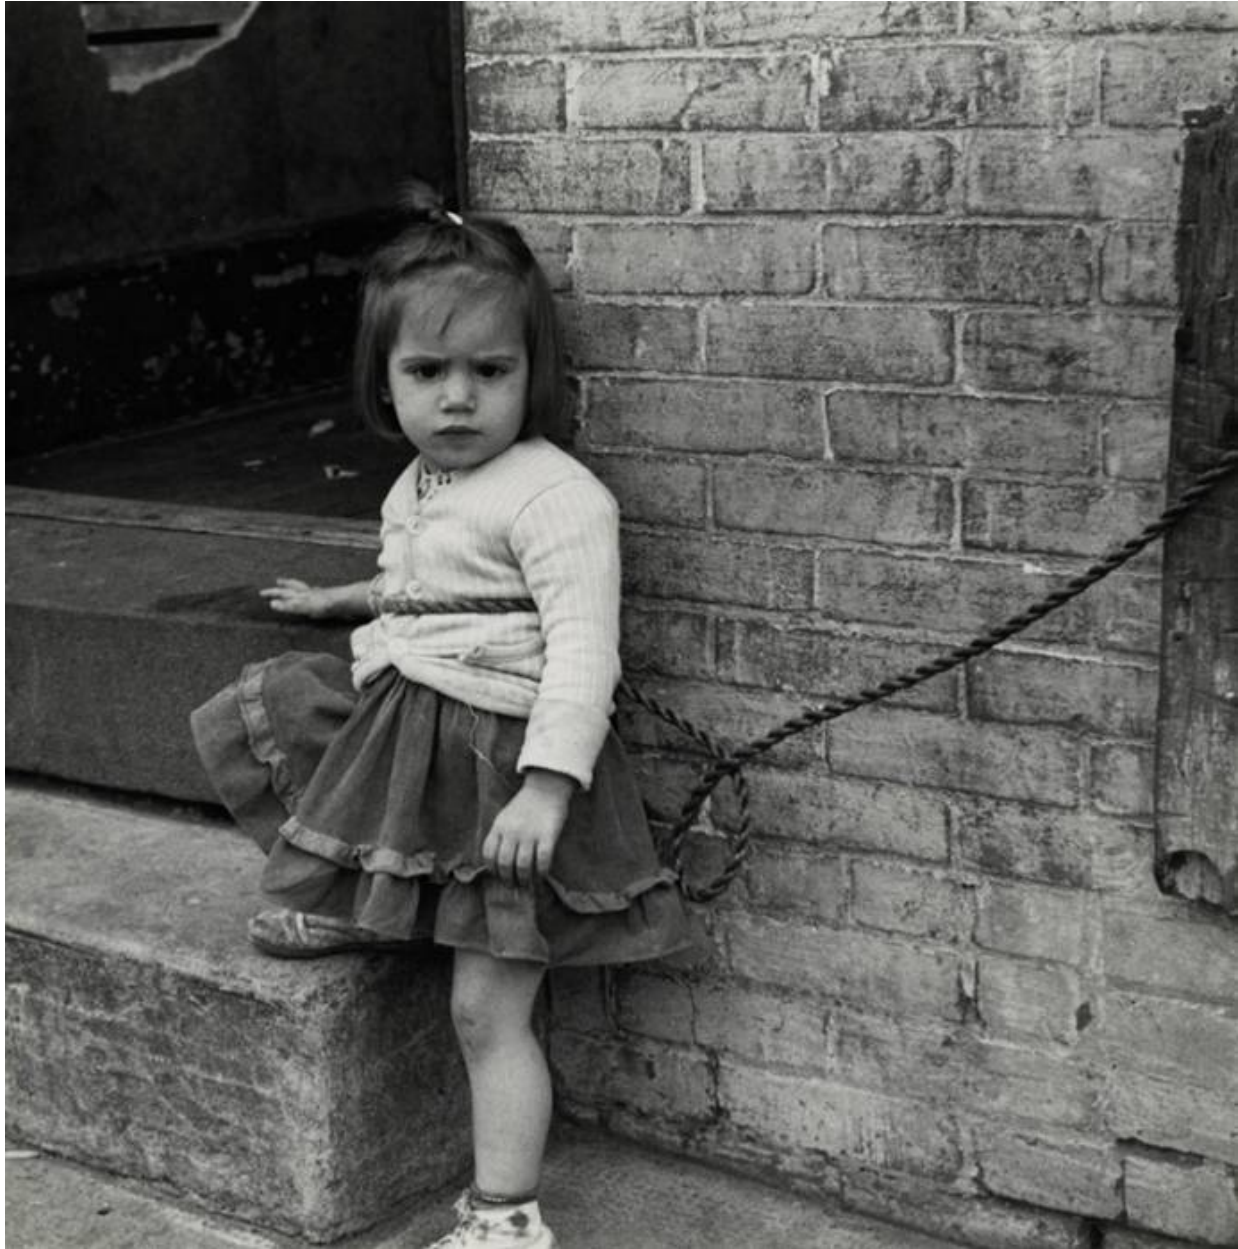

# GITTERMANGALLERY

Gita Lenz, Girl, Port Jefferson, LI, 1957  
Vintage gelatin silver print, 9 1/2 x 9 3/8 in. (24.1 x 23.8 cm)  
3392, Sold