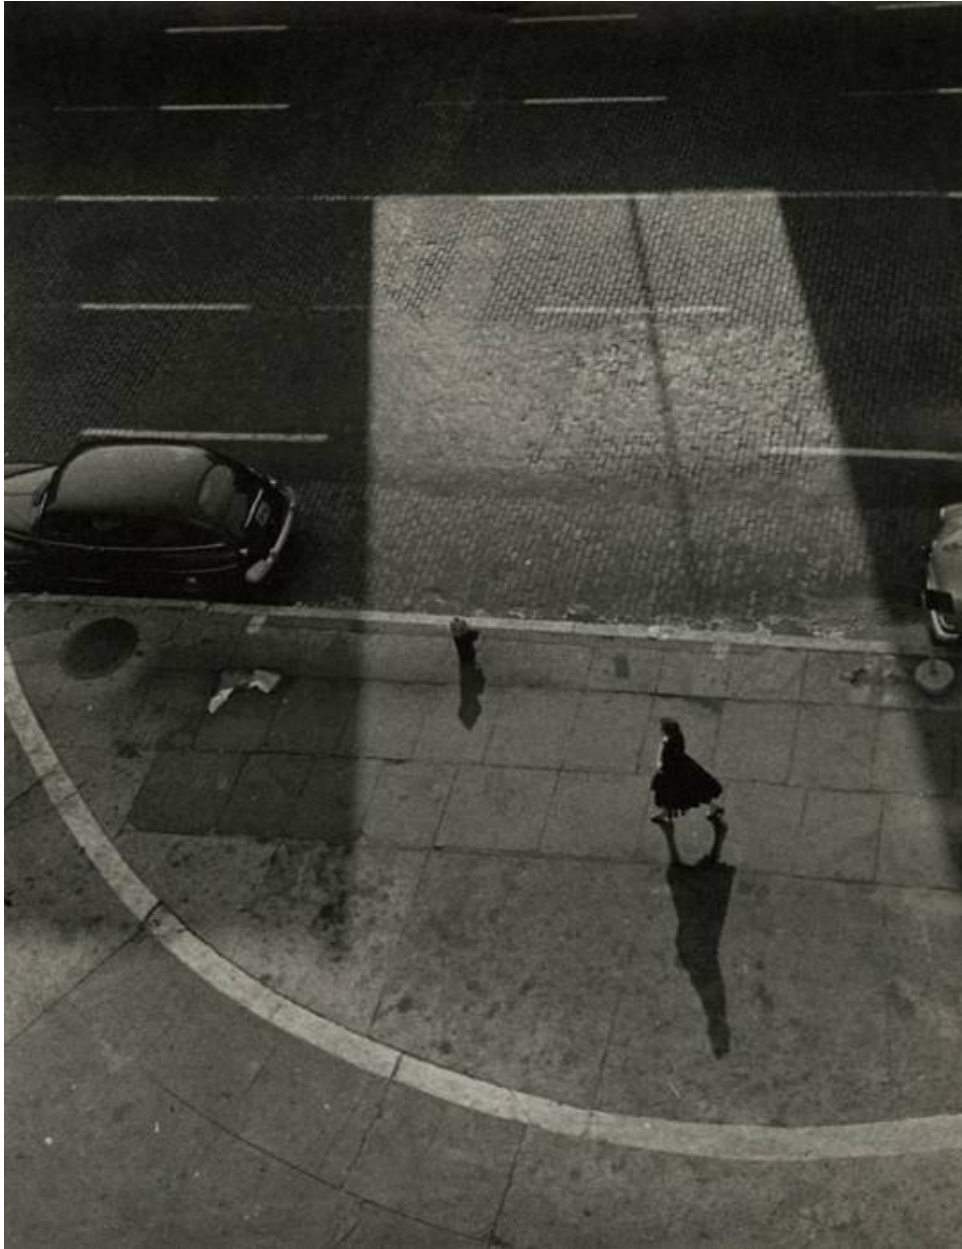

GITTERMANGALLERY

Gita Lenz, Street Scene (Carmine Street & 7th Avenue, NY), late 1940s - 1950s
Vintage gelatin silver print, 13 5/16 x 10 3/8 in. (33.8 x 26.4 cm)
3389, Sold