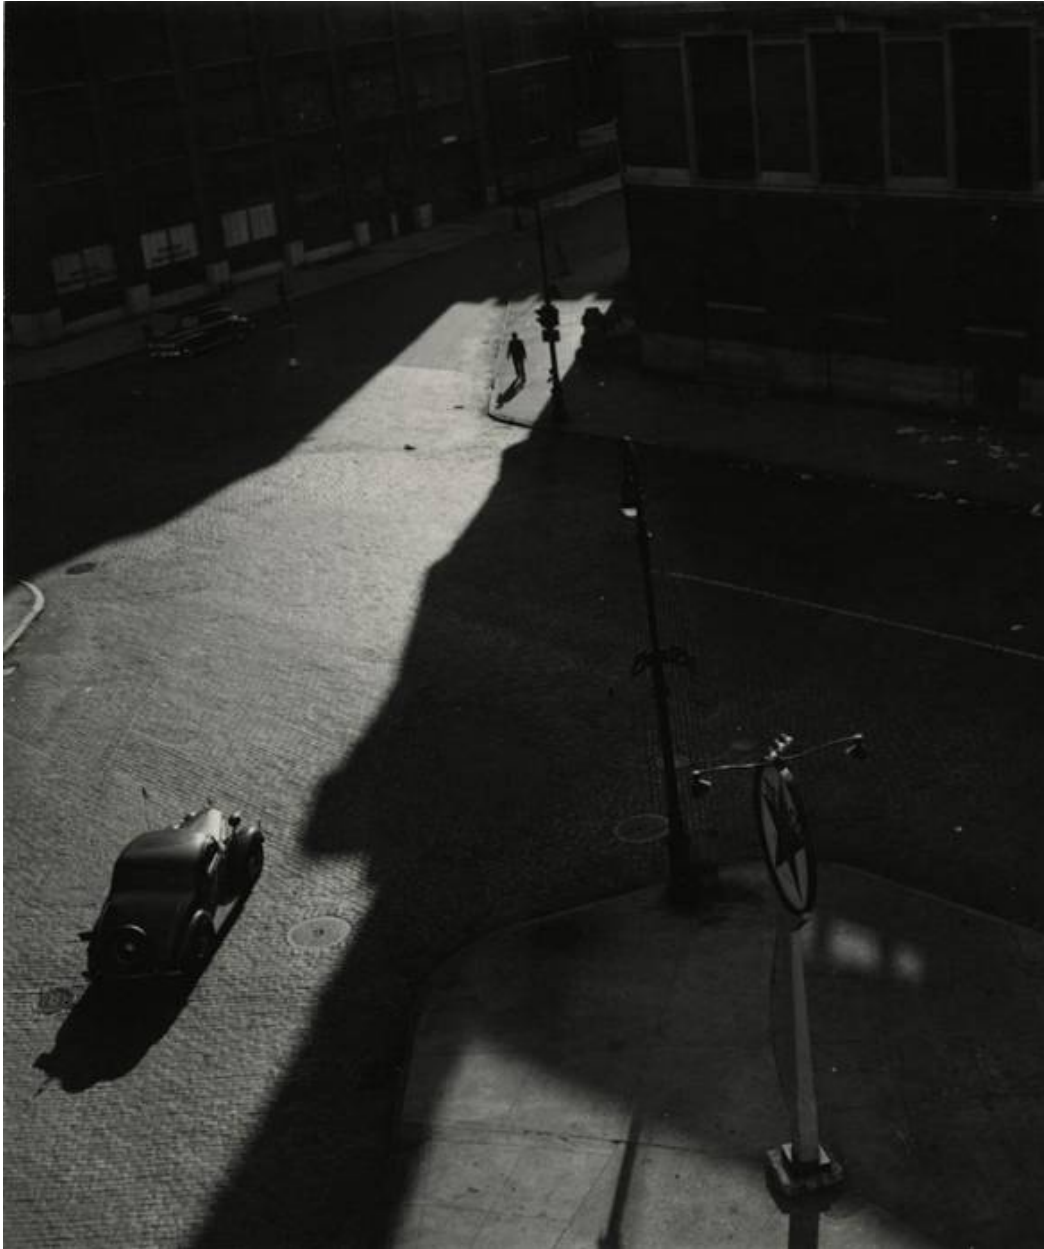

# GITTERMANGALLERY

Gita Lenz, Street Scene (Carmine Street & 7th Avenue, NY), late 1940s - 1950s  
Vintage gelatin silver print, 12 7/16 x 10 7/16 in. (31.6 x 26.5 cm)  
3409, Sold