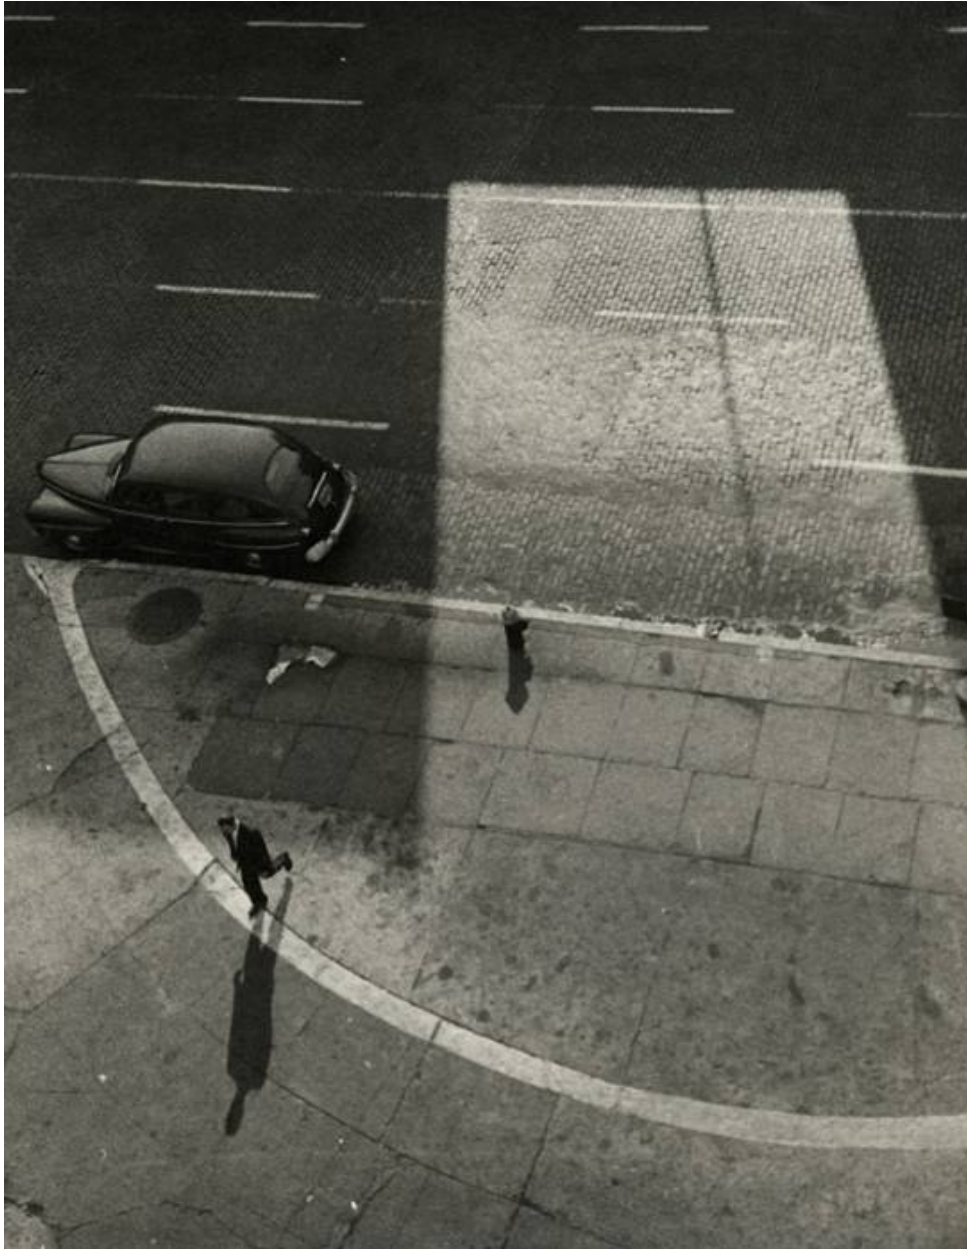

GITTERMANGALLERY

Gita Lenz, Street Scene (Carmine Street & 7th Avenue, NY), late 1940s - 1950s
Vintage gelatin silver print, 13 7/16 x 10 1/2 in. (34.1 x 26.7 cm)
3410, Sold