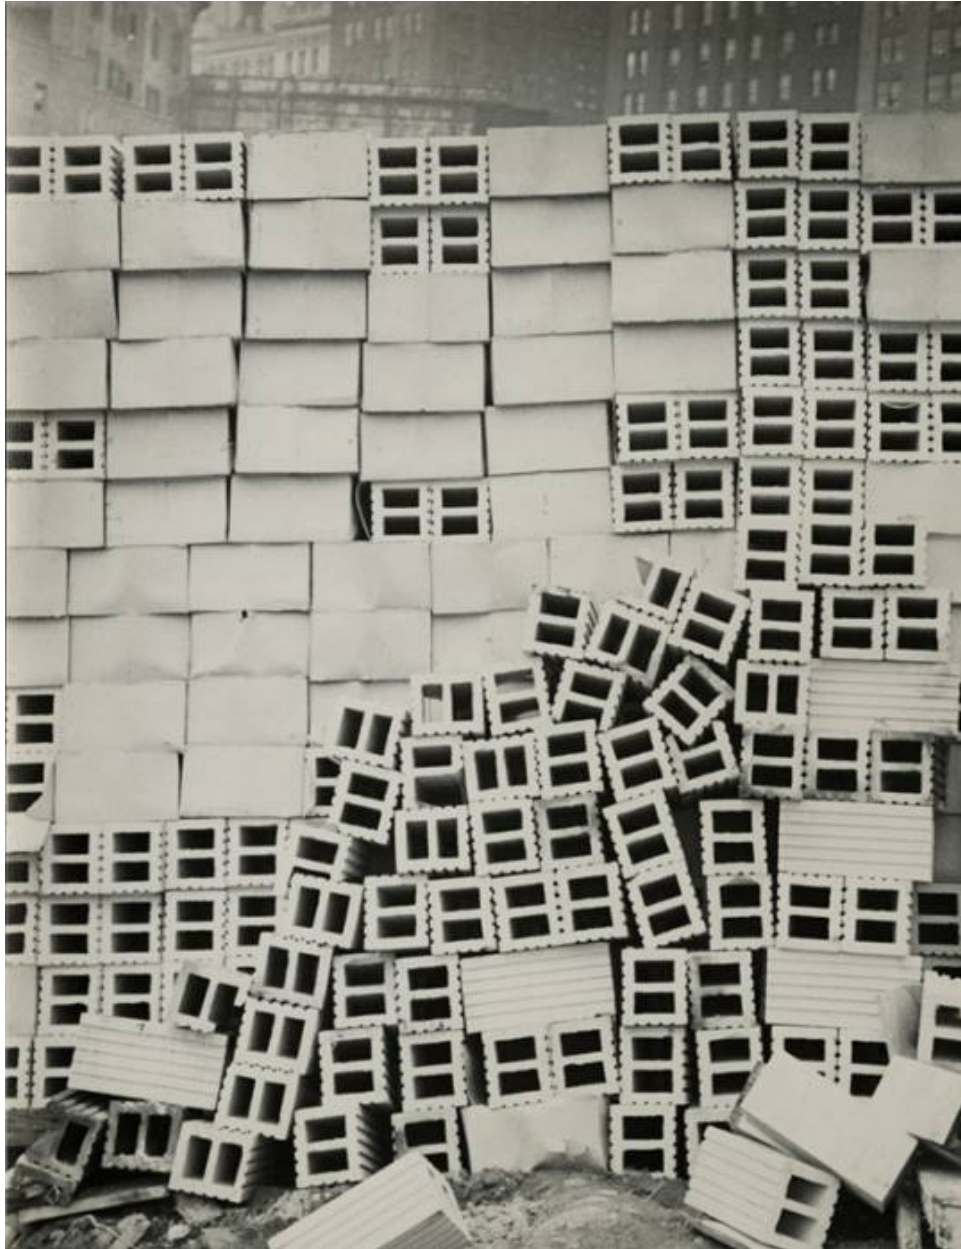

GITTERMANGALLERY

Gita Lenz, Cinder Blocks, late 1940s - 1950s
Vintage gelatin silver print, 10 5/16 x 7 15/16 in. (26.2 x 20.2 cm)
3421, Sold