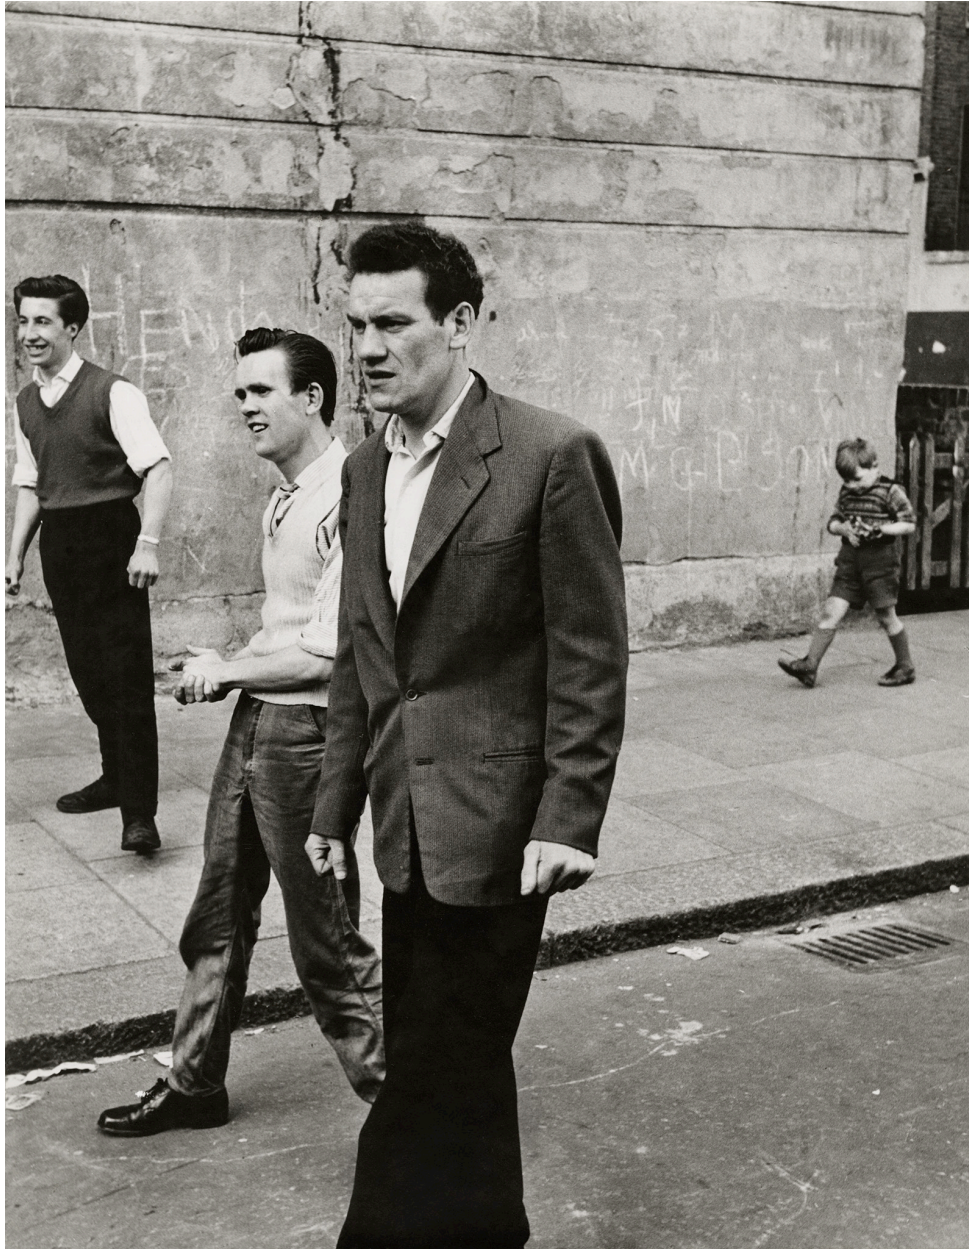

GITTERMANGALLERY

Roger Mayne, Southam Street, North Kensington, London, 1958
Vintage gelatin silver print, 14 1/2 x 11 5/16 in. (36.8 x 28.7 cm)
6508