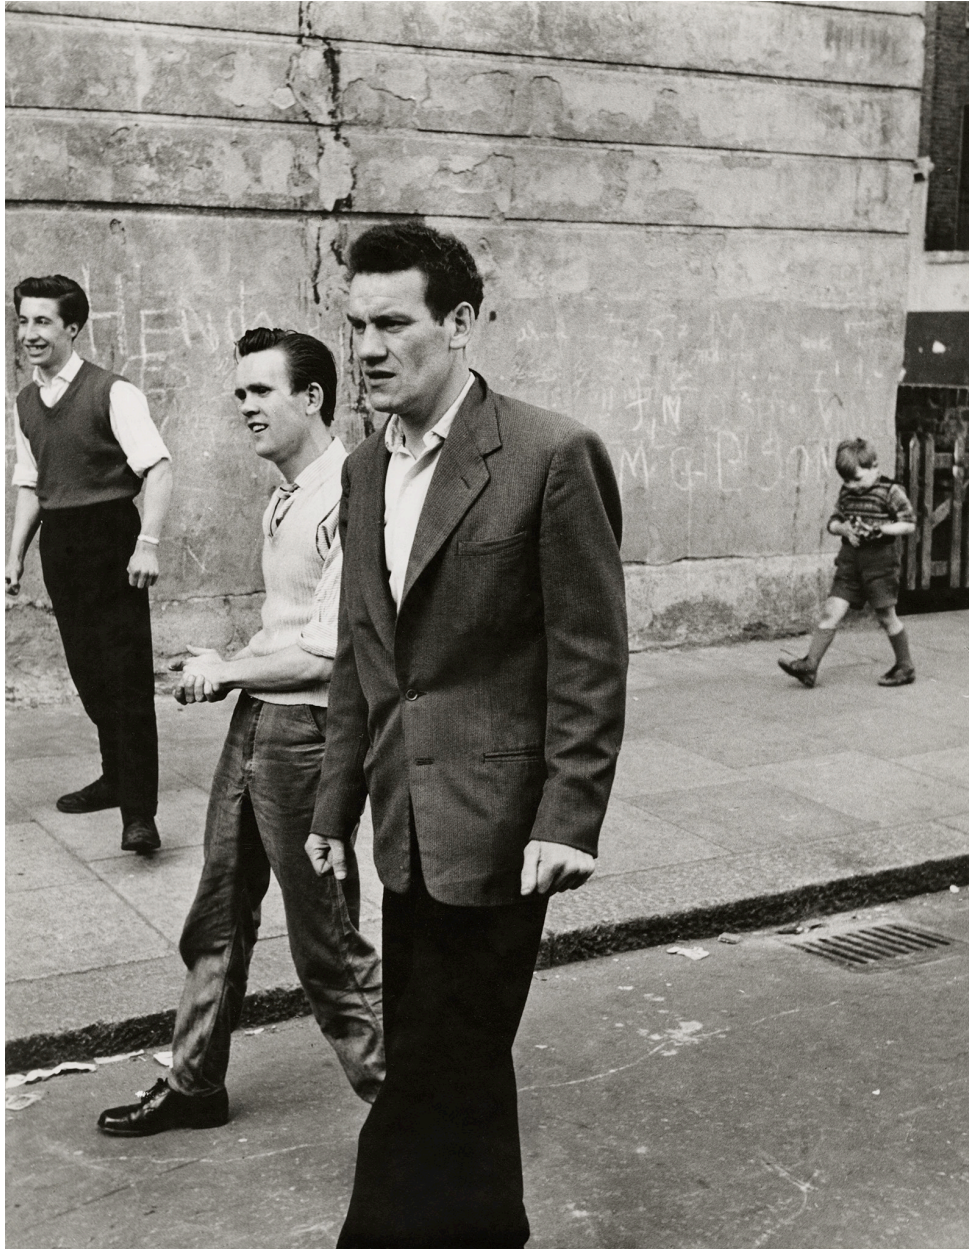

# GITTERMANGALLERY

Roger Mayne, Southam Street, North Kensington, London, 1958  
Vintage gelatin silver print, 14 1/2 x 11 5/16 in. (36.8 x 28.7 cm)  
6508