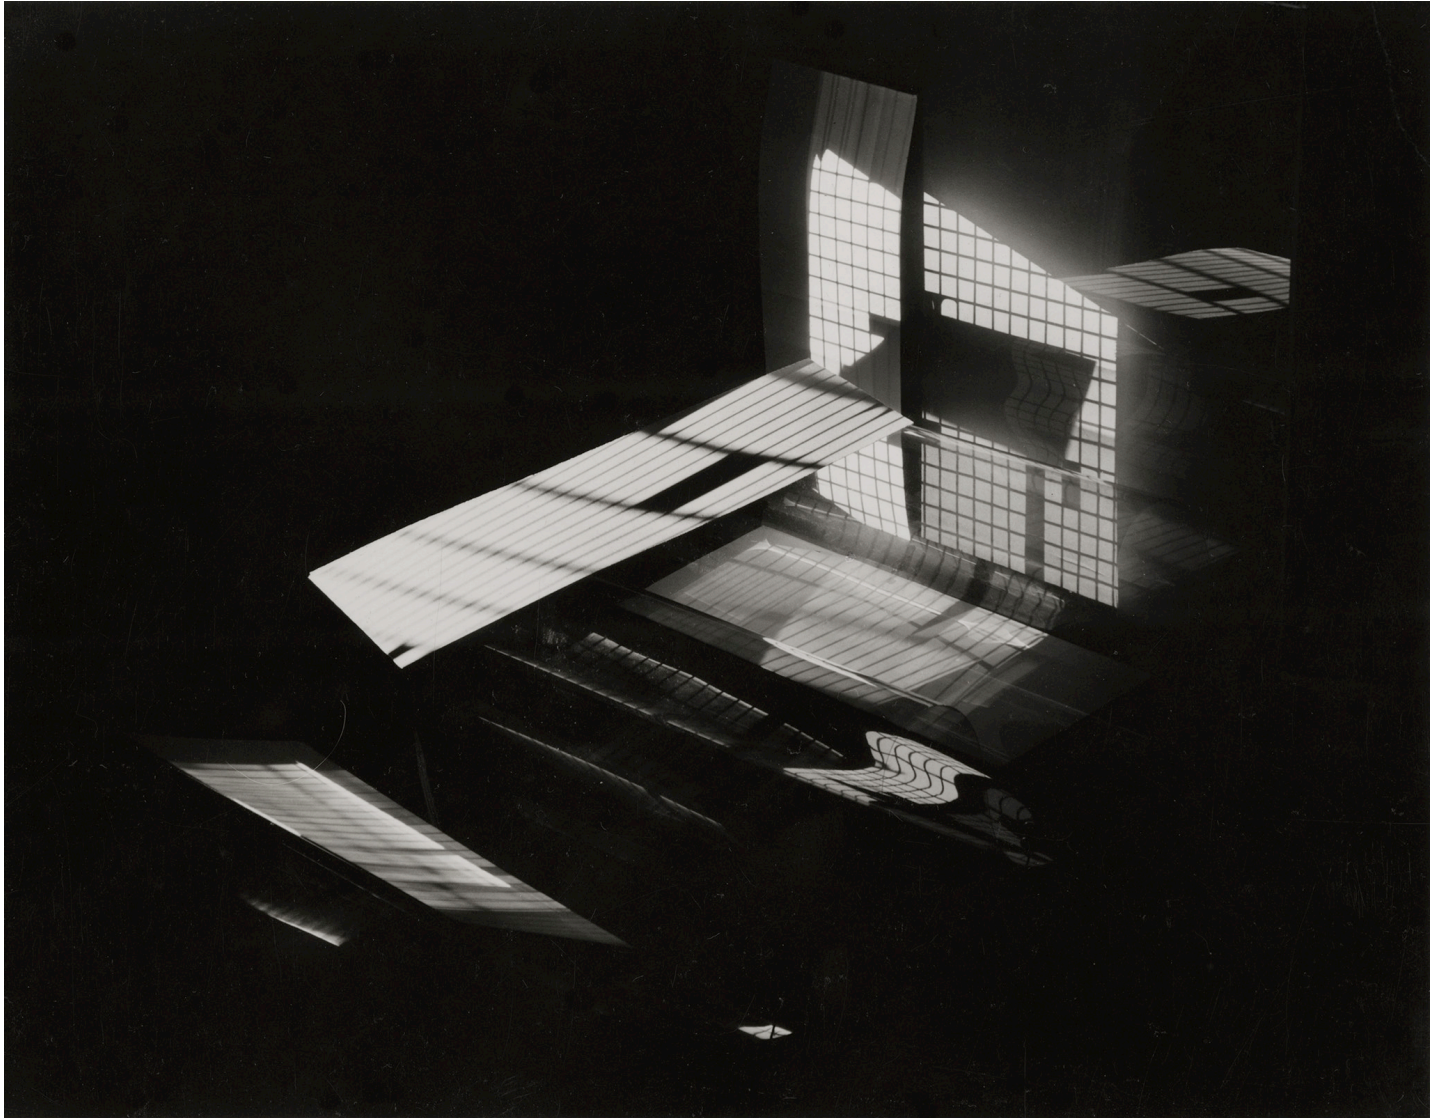

GITTERMANGALLERY

Henry Holmes Smith, Light Study, 1946
Vintage gelatin silver print, 4 1/4 x 5 1/2 in. (10.8 x 14 cm)
6716, Sold