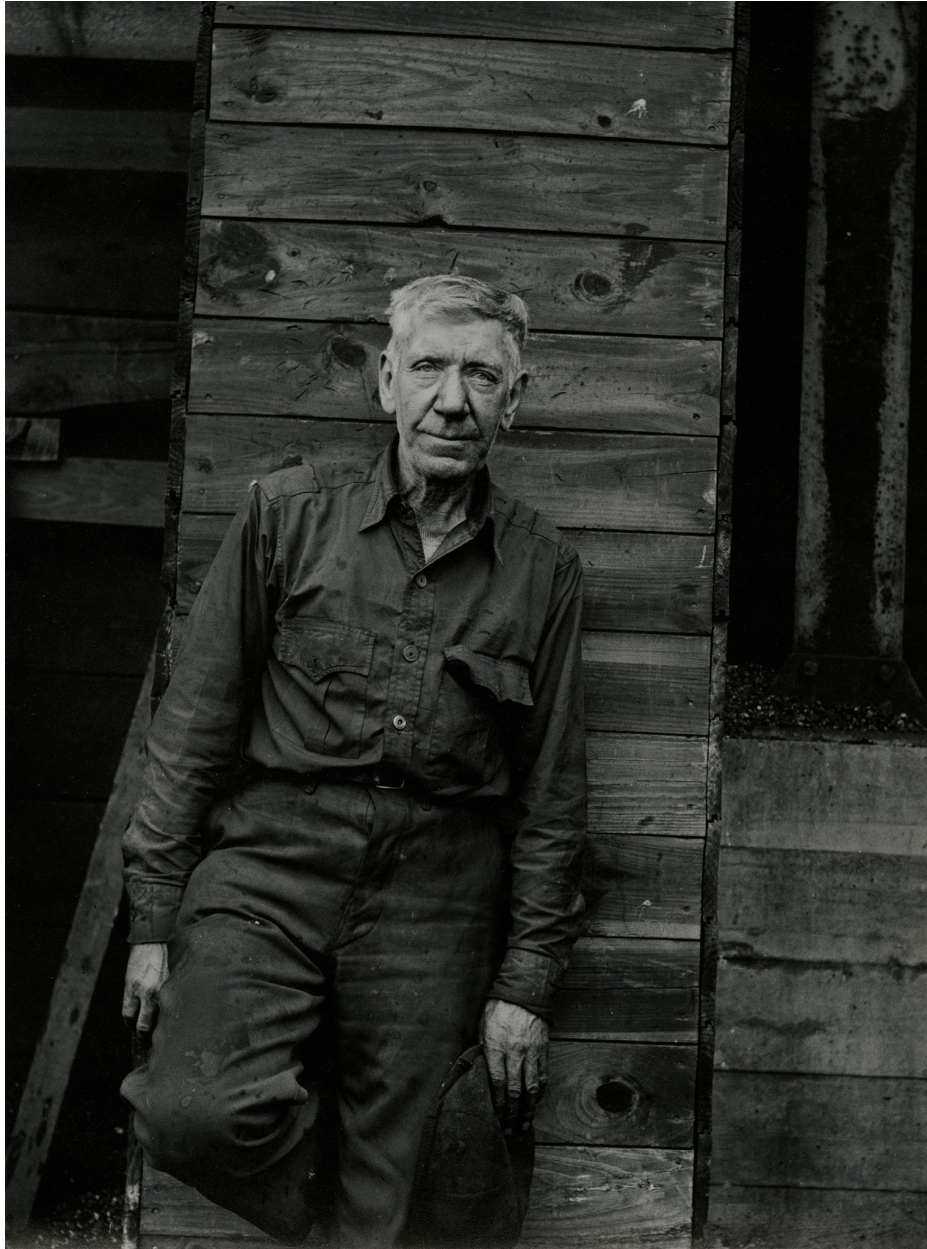

# GITTERMANGALLERY

Gita Lenz, Man, 1950s  
Vintage gelatin silver print, 11 9/16 x 8 5/8 in. (29.4 x 21.9 cm)  
3433