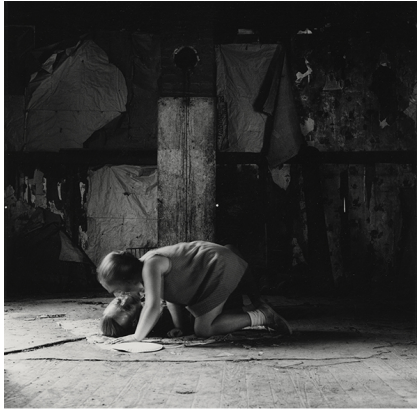

# GITTERMANGALLERY

Ralph Eugene Meatyard, Disabled Living Activity Group, 1968-69  
6 vintage gelatin silver prints  
8406