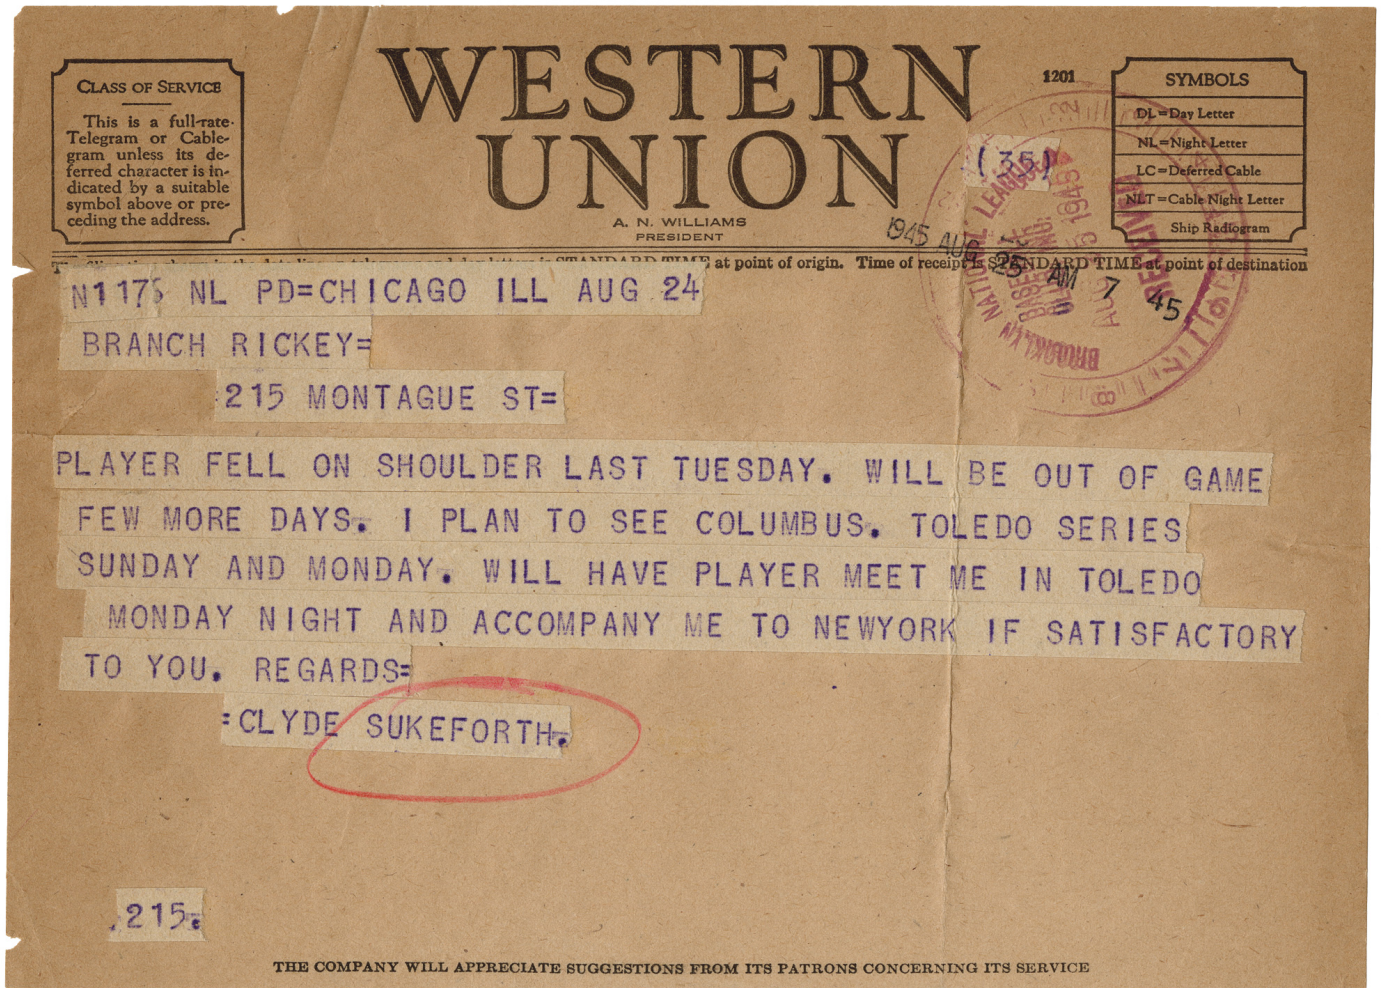

GITTERMANGALLERY

CLASS OF SERVICE
This is a full-rate Telegram or Cablegram unless its deferred character is indicated by a suitable symbol above or preceding the address.

WESTERN UNION

A. N. WILLIAMS
PRESIDENT

1201

SYMBOLS	
DL	= Day Letter
NL	= Night Letter
LC	= Deferred Cable
NLT	= Cable Night Letter
	Ship Radiogram

STANDARD TIME at point of origin. Time of receipt STANDARD TIME at point of destination

N1175 NL PD=CHICAGO ILL AUG 24

BRANCH RICKEY=

215 MONTAGUE ST=

PLAYER FELL ON SHOULDER LAST TUESDAY. WILL BE OUT OF GAME FEW MORE DAYS. I PLAN TO SEE COLUMBUS. TOLEDO SERIES SUNDAY AND MONDAY. WILL HAVE PLAYER MEET ME IN TOLEDO MONDAY NIGHT AND ACCOMPANY ME TO NEWYORK IF SATISFACTORY TO YOU. REGARDS=